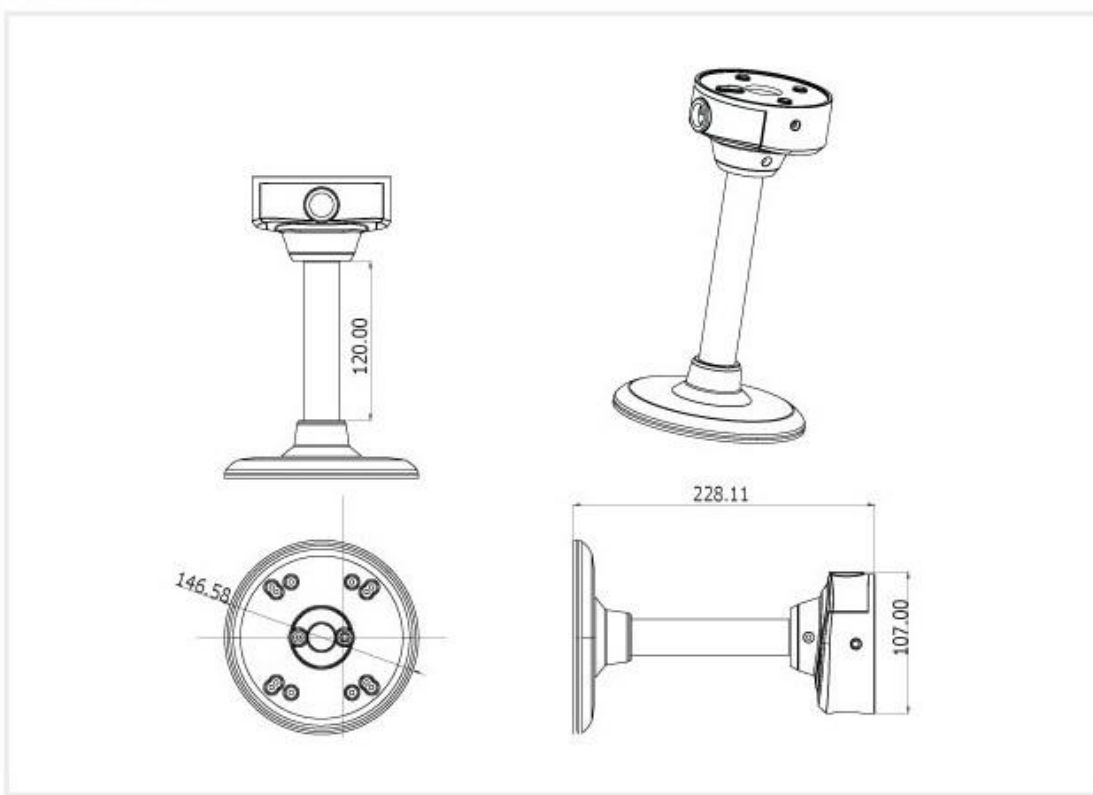

### **Description**

- Easy Installation
- Applicable models:
  - 100pi Vandal Dome/85pi Vandal dome/
  - 100pi Dome/ 85pi Dome