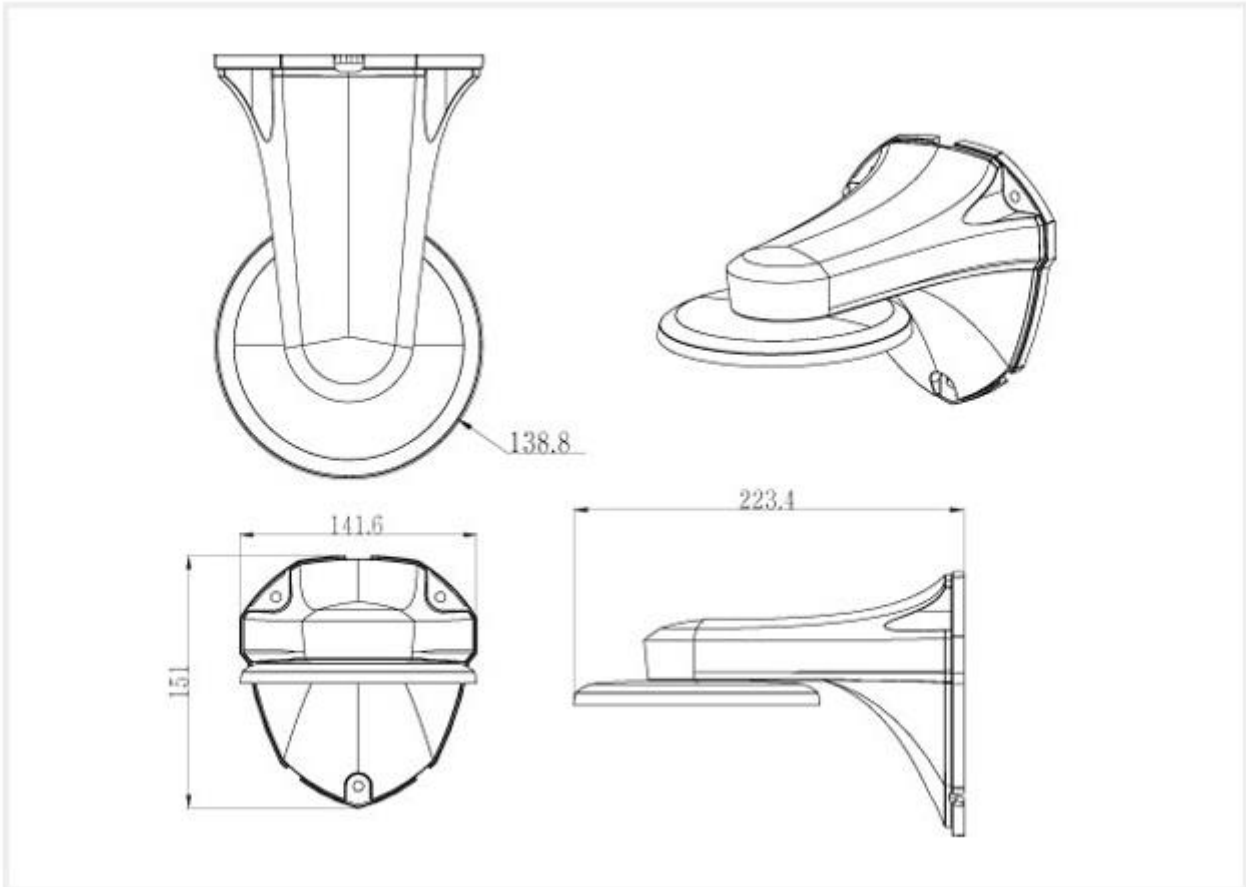

KTECH

K TECH GROUP PTE. LTD.

7030 Ang Mo Kio Ave 5 #03-25 Northstar @ AMK Singapore 569880

Tel no : (+65) 6570 0887

Website : www.ktech.asia

Email : Sales@ktech.asia

WPBTX01

Description

- Material : Plastic
- 100pi Dome